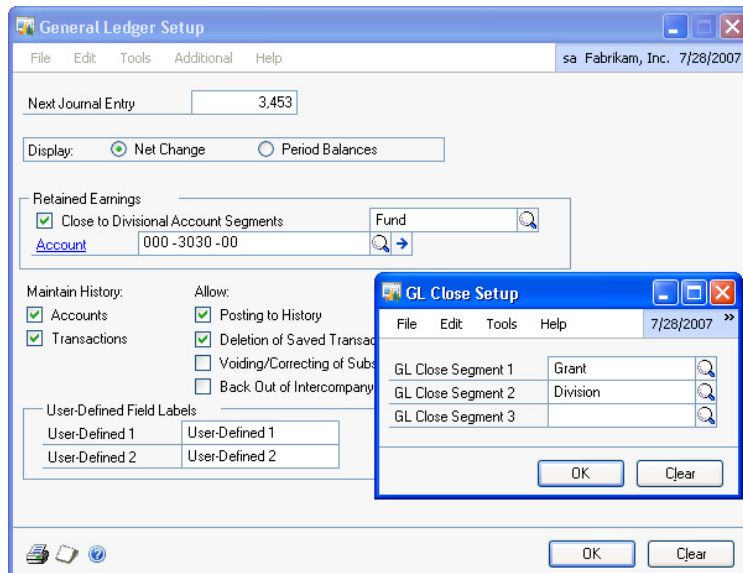

ADVANCED GL CLOSE

Advanced GL Close allows you to select additional account segments to close in your Microsoft Dynamics® GP system.

FUNCTION

Advanced GL Close provides the capability to select additional segments when closing to divisional account segments in Microsoft Dynamics GP.

IMPACT

With *Advanced GL Close*, you can close multiple retained earnings accounts at the same time. This provides additional flexibility to any organization that utilizes multiple retained earnings or fund balance accounts.

FEATURES

- Extends the year-end close functionality of the General Ledger module by increasing the number of divisional accounts segments you can select to four.

BENEFITS

- Track net changes in retained earnings/fund balance accounts at the multiple segment level to meet the needs of your organization.

Contact your Microsoft Business Solutions™ reseller and discover how *Advanced GL Close* can work for your organization.

EXPAND THE BENEFITS AND CAPABILITIES OF MICROSOFT DYNAMICS GP

A PROVEN AND TRUSTED SOURCE Since 1994, we have developed a wide range of products from time-saving enhancements to robust, feature-rich modules to meet the needs of users. The result is a rich history of partner and customer success.

DISTRIBUTION, ACCOUNTING, AND WAREHOUSE INTEGRATION EXPERTISE

We understand the supply chain and accounting challenges facing organizations. This expertise helps us create innovative products that introduce new business processes into Microsoft Dynamics GP. The result is an accurate, streamlined workflow that integrates critical information with your business management solution.

SEAMLESS INTEGRATION WITH MICROSOFT DYNAMICS GP Our products are created using the Dexterity® development environment to ensure seamless compatibility with Microsoft Dynamics GP. The result is a common look and feel and an easy upgrade path.

ACCOUNTING ESSENTIALS